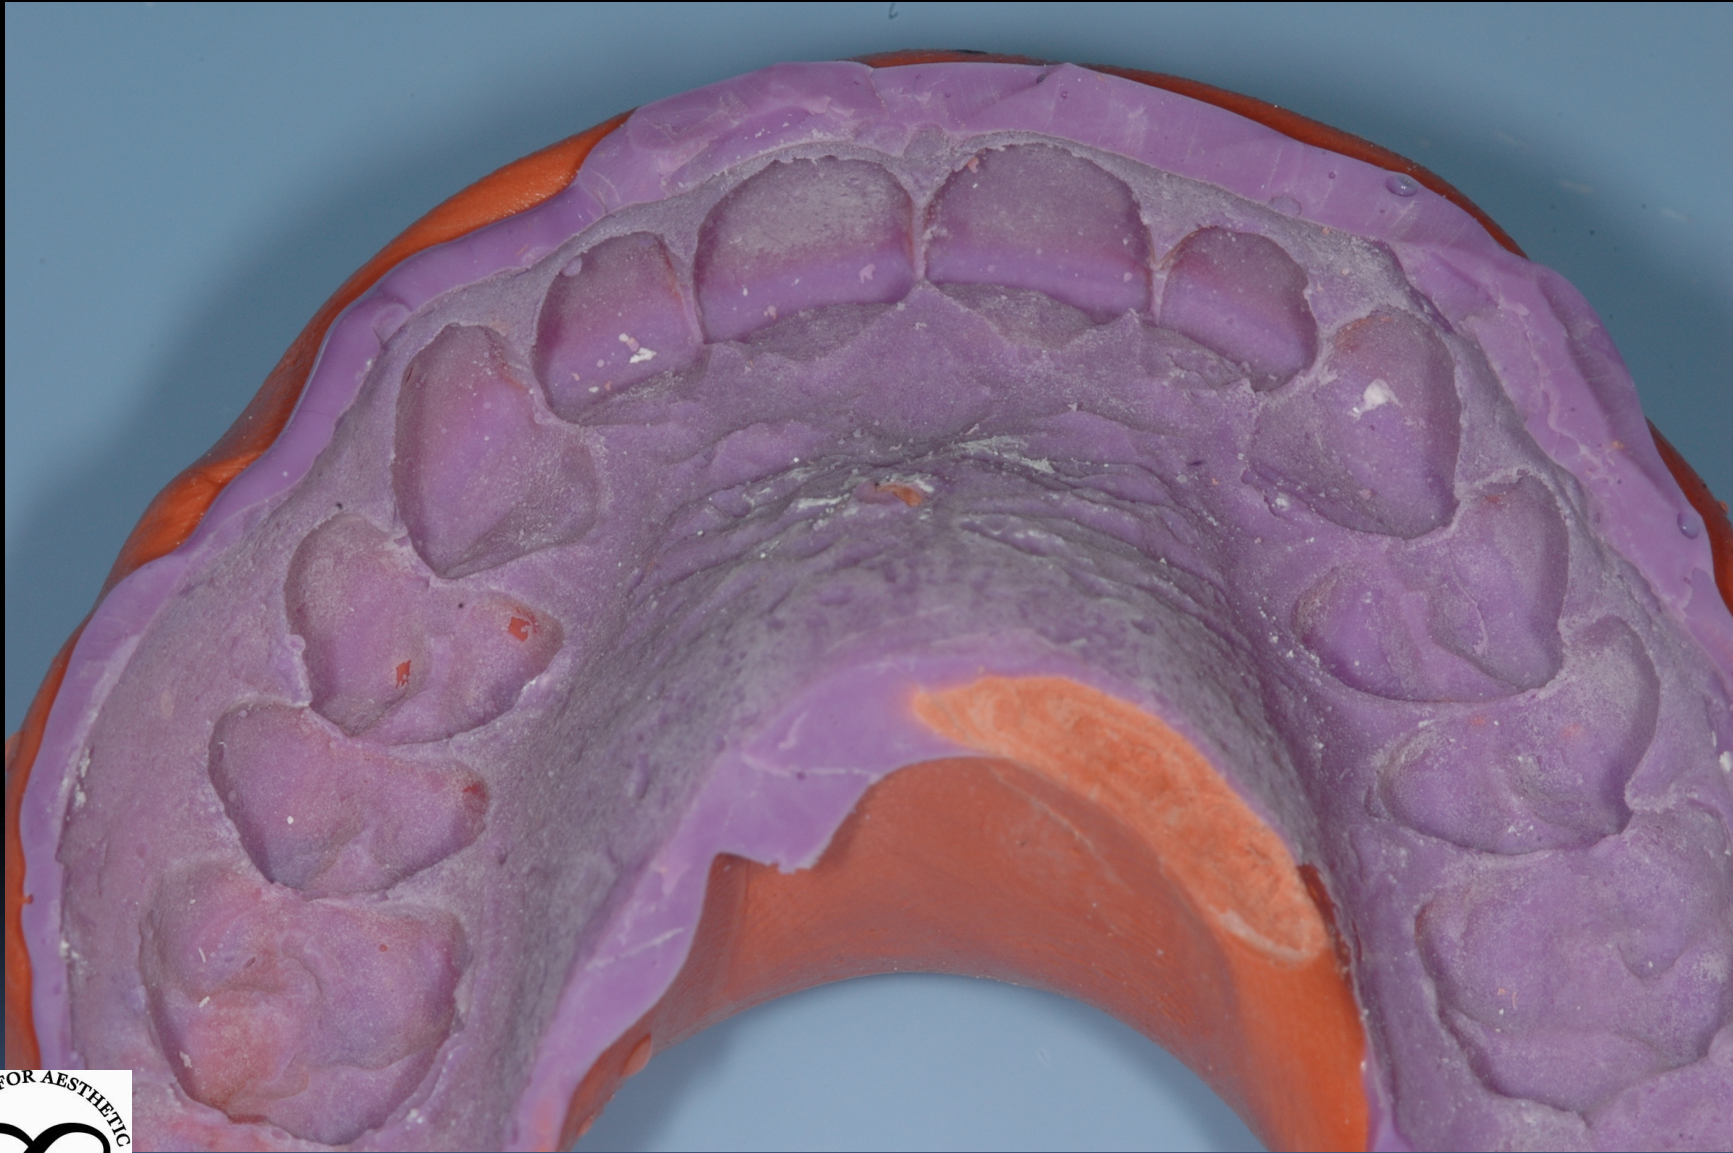

8978.31.012

"

PN 350 F - 1

Robot Points
(Shofu)

10
2

AT MARK INDICATING
OF LEFT CUSPID

0.01" AT MARK INDICATING
OF LEFT CUSPID

10