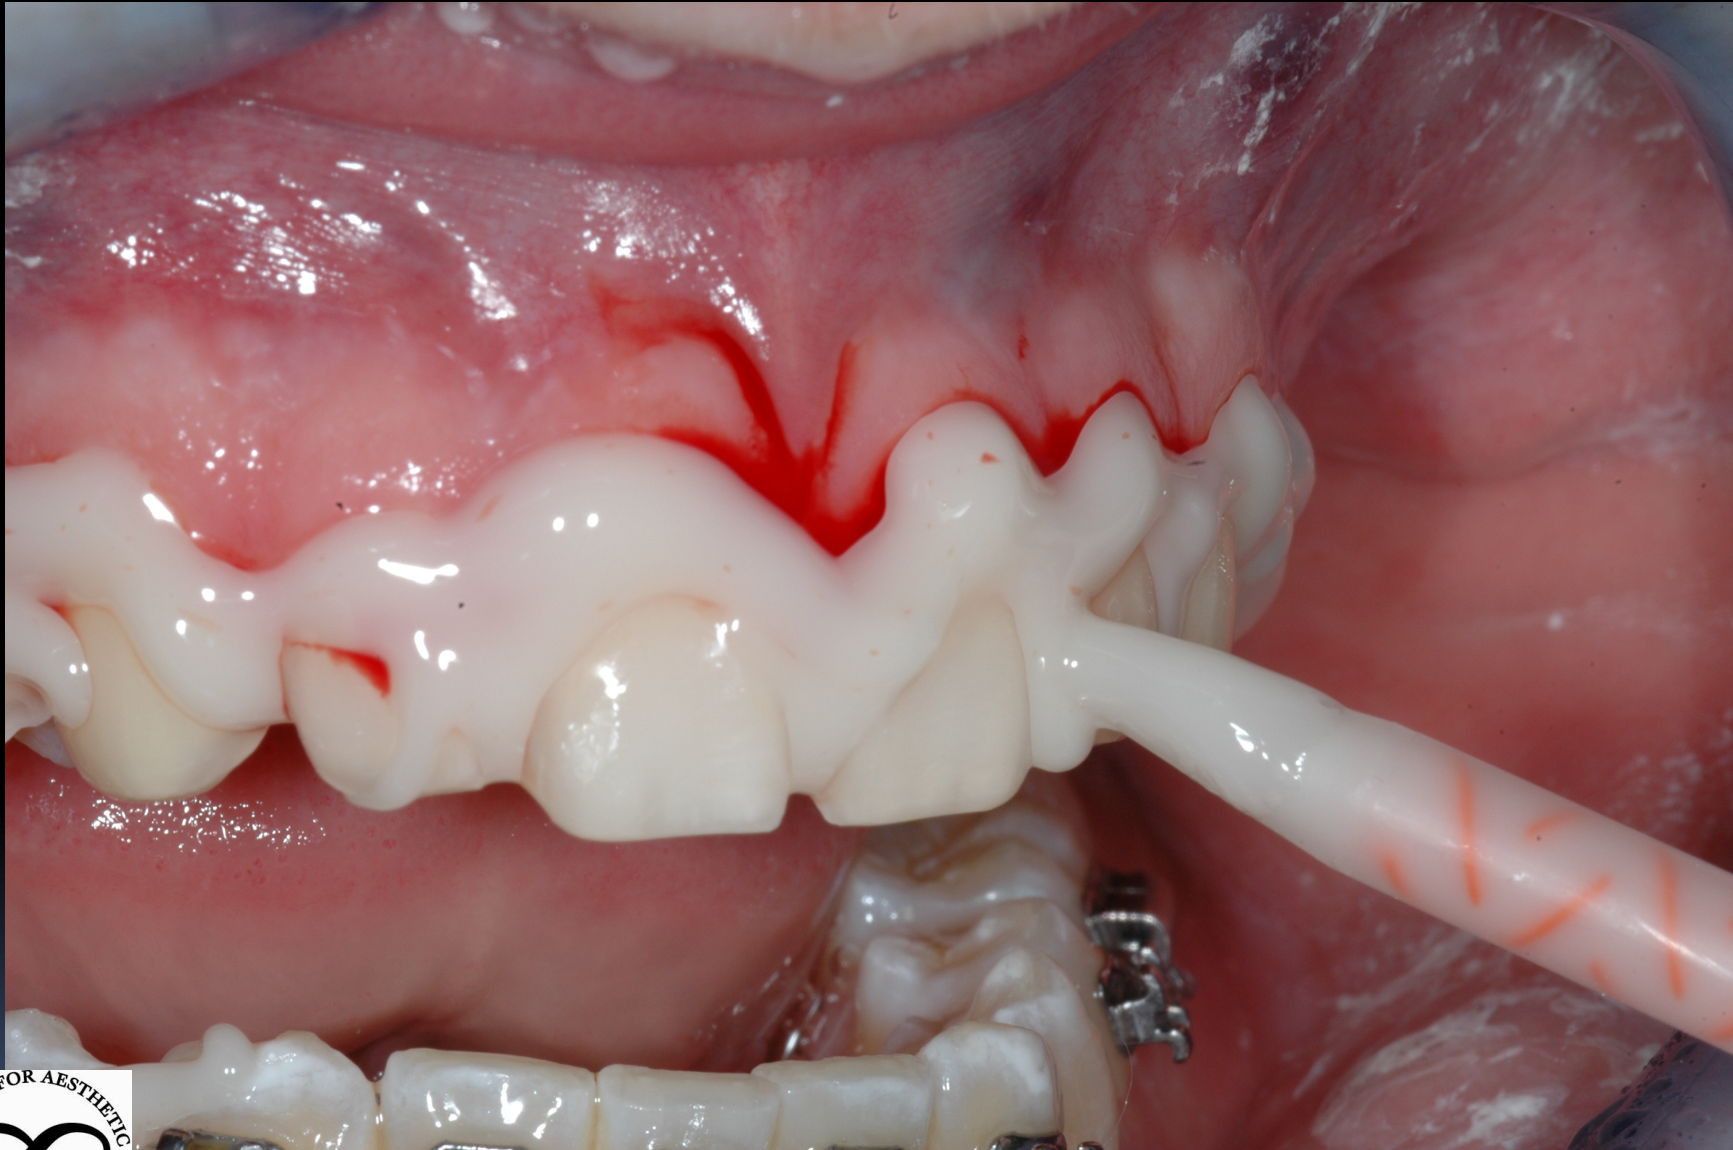

8978.31.012

"

PN 350 F - 1

Robot Points
(Shofu)

10
2

AT MARK INDICATING
OF LEFT CUSPID

0.01" AT MARK INDICATING
OF LEFT CUSPID

10