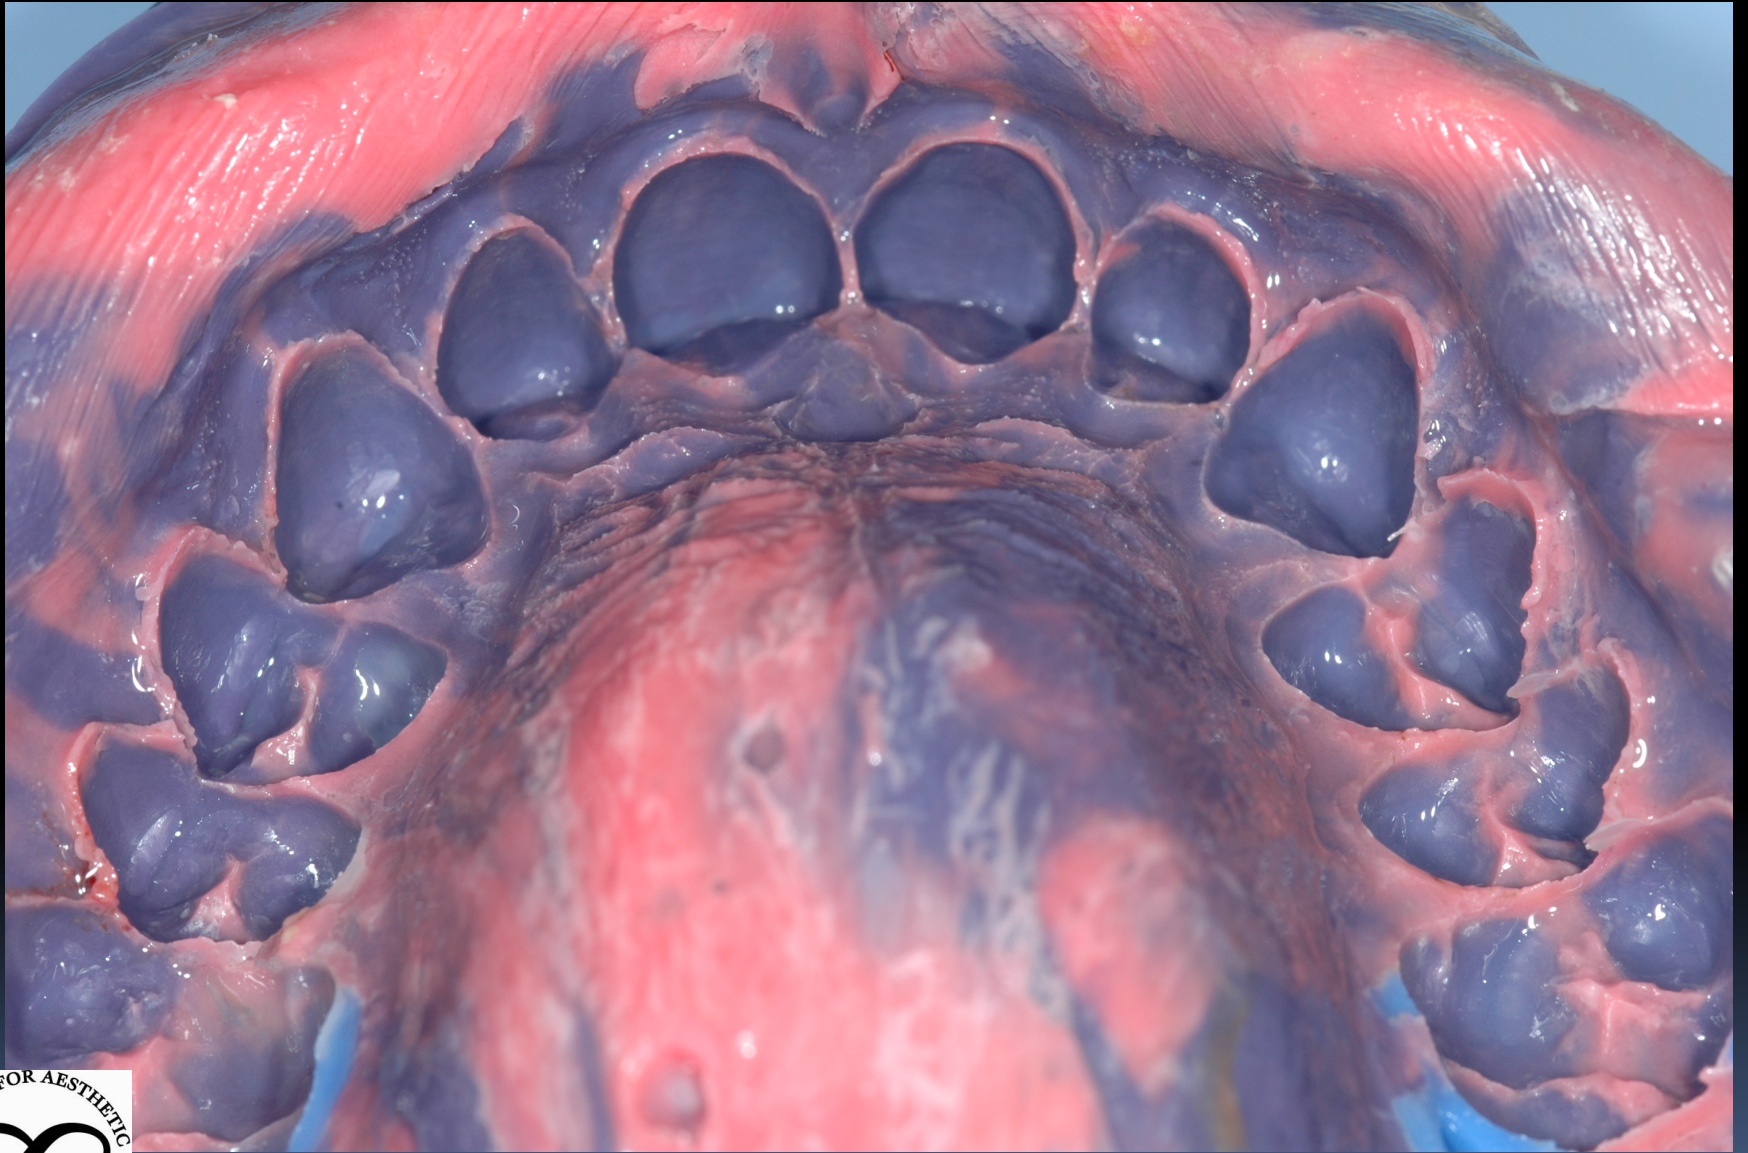

8978.31.012

"

PN 350 F - 1

Robot Points
(Shofu)

10
2

AT MARK INDICATING
OF LEFT CUSPID

0.01" AT MARK INDICATING
OF LEFT CUSPID

10