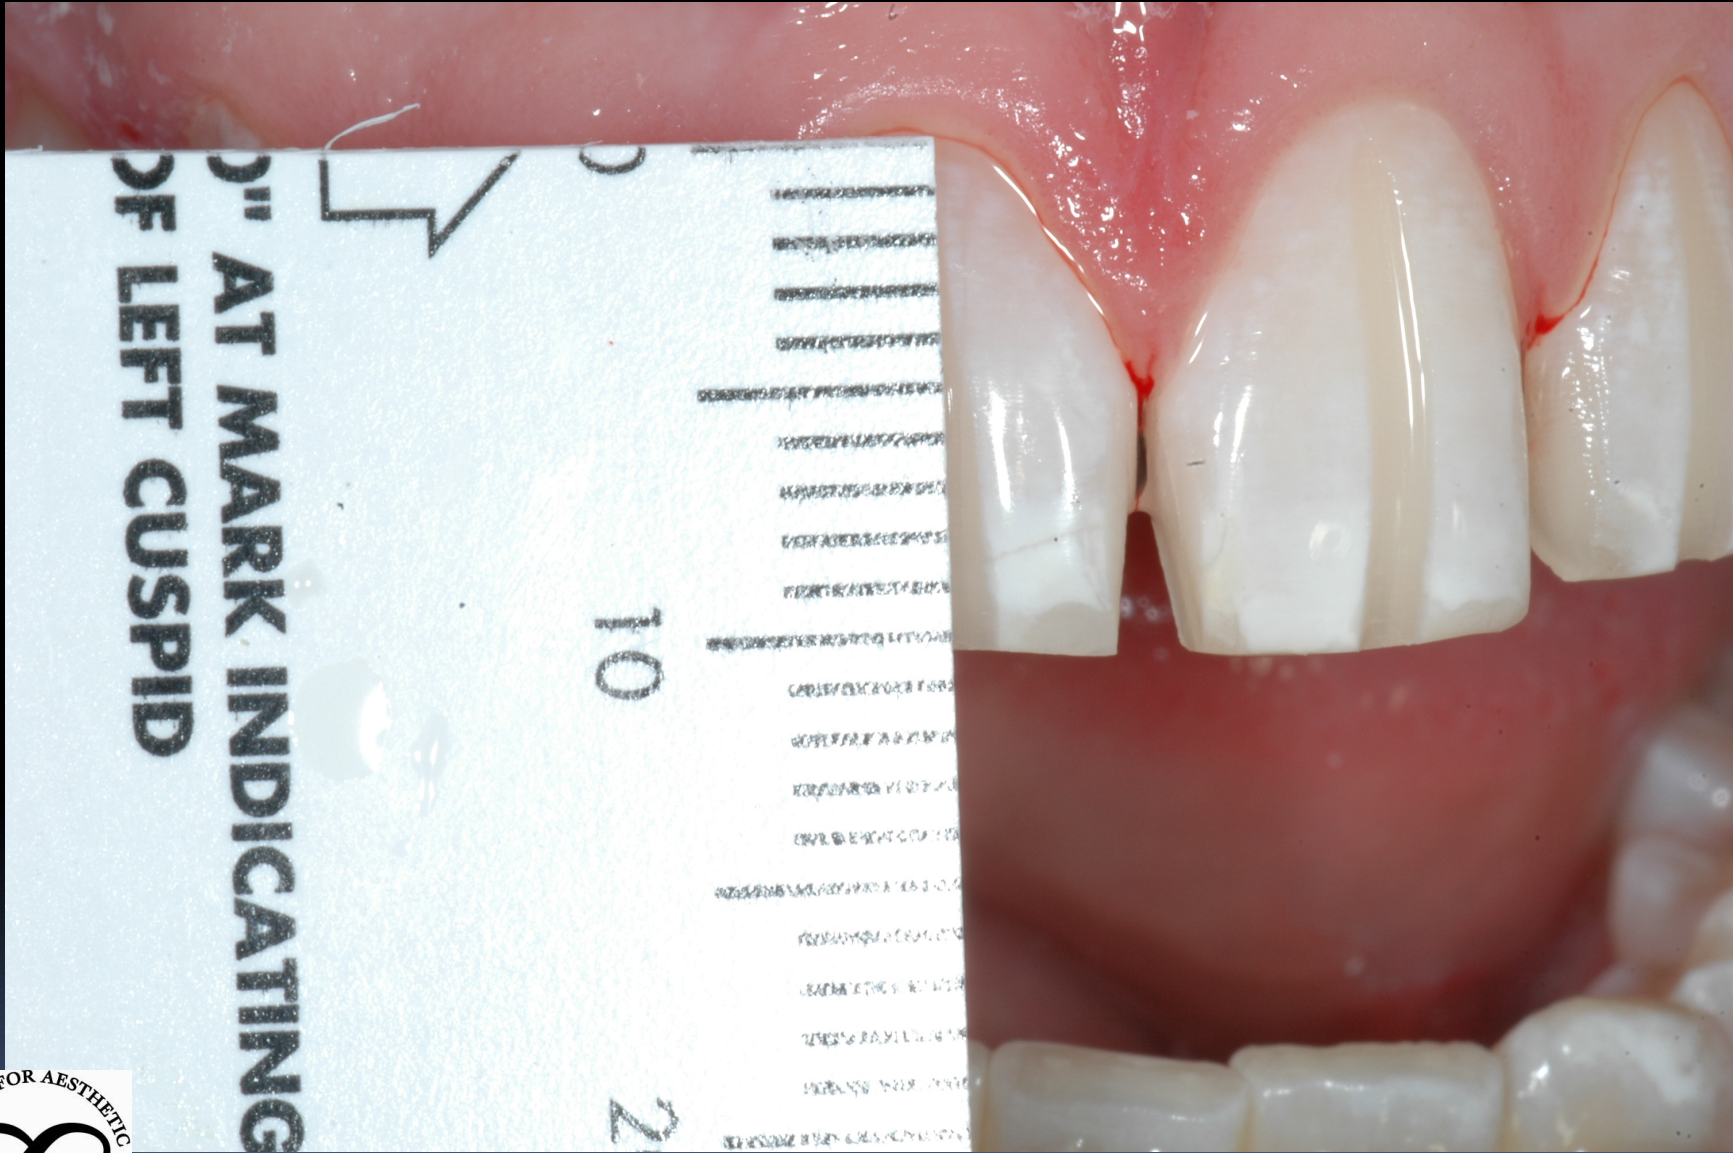

8978.31.012

"

PN 350 F - 1

Robot Points
(Shofu)

10
2

AT MARK INDICATING
OF LEFT CUSPID

0.01" AT MARK INDICATING
OF LEFT CUSPID

10