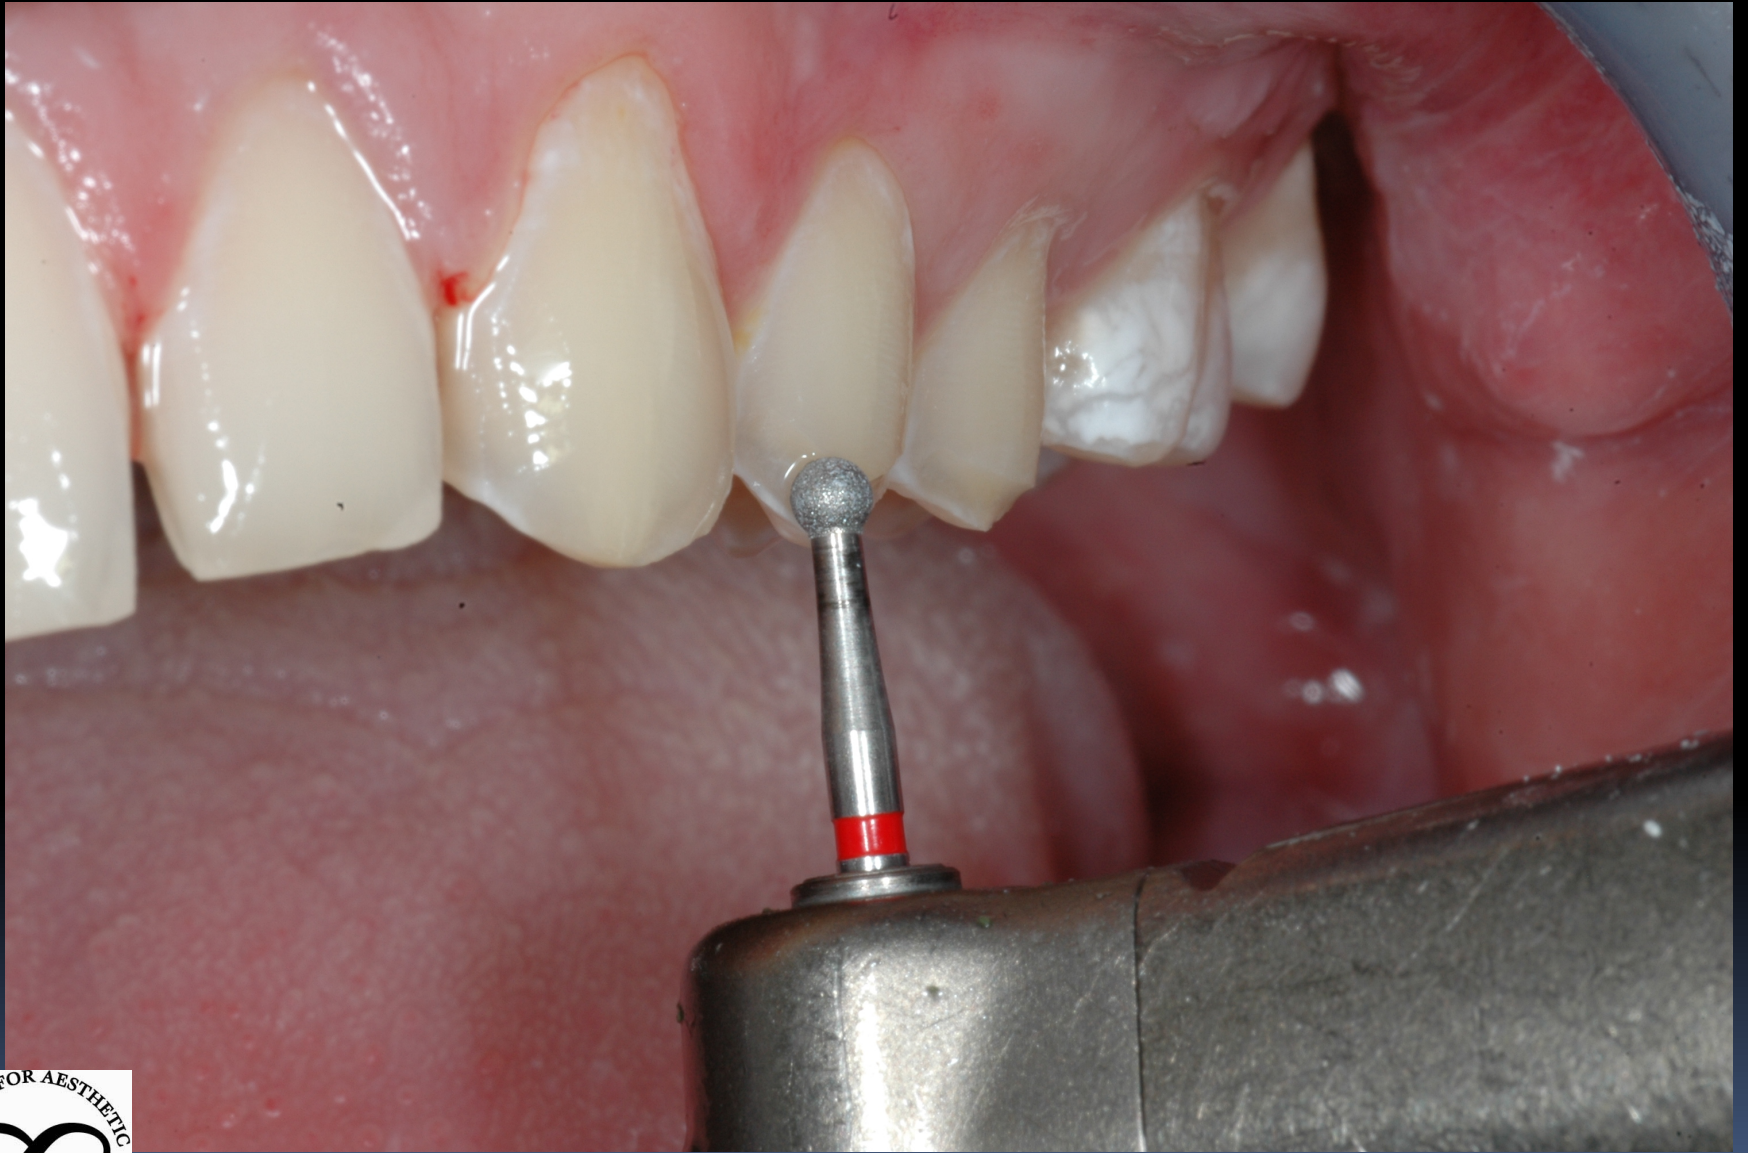

8978.31.012

"

PN 350 F - 1

Robot Points
(Shofu)

10
2

AT MARK INDICATING
OF LEFT CUSPID

0.01" AT MARK INDICATING
OF LEFT CUSPID

10