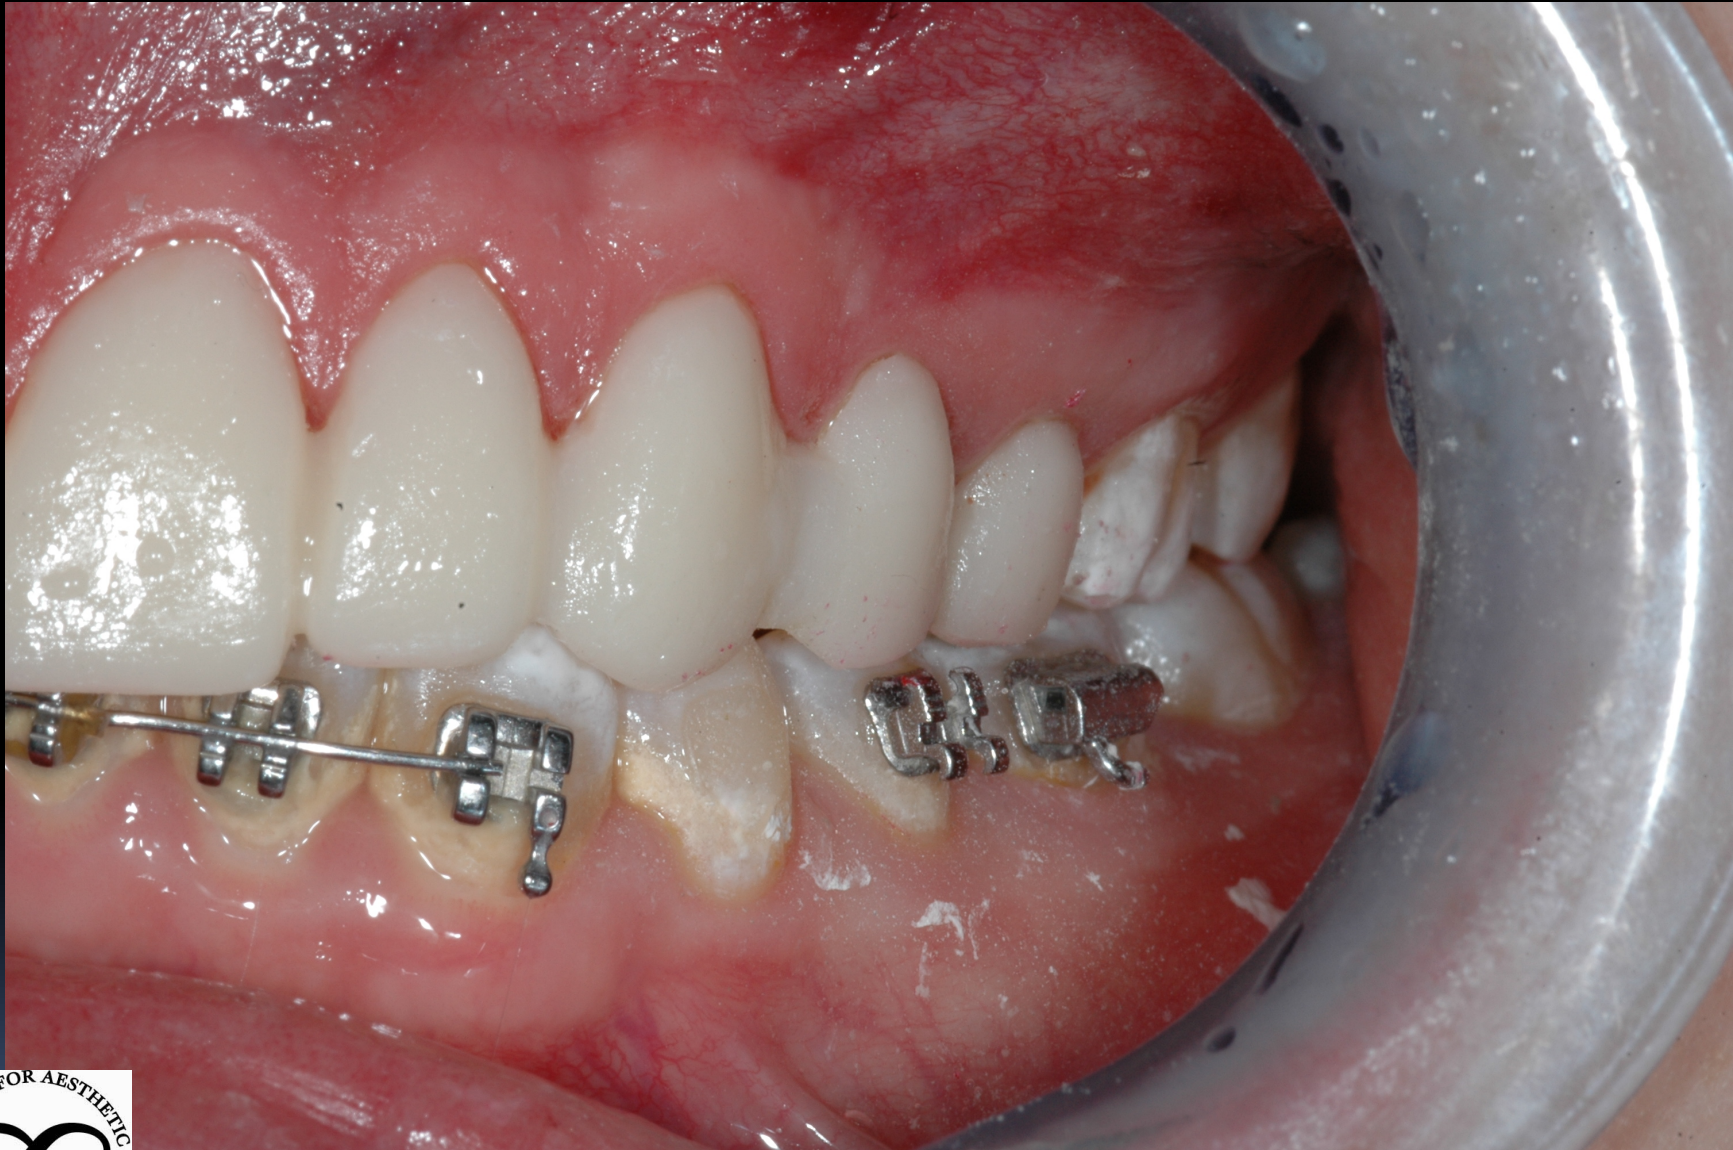

8978.31.012

"

PN 350 F - 1

Robot Points
(Shofu)

10
2

AT MARK INDICATING
OF LEFT CUSPID

0.01" AT MARK INDICATING
OF LEFT CUSPID

10