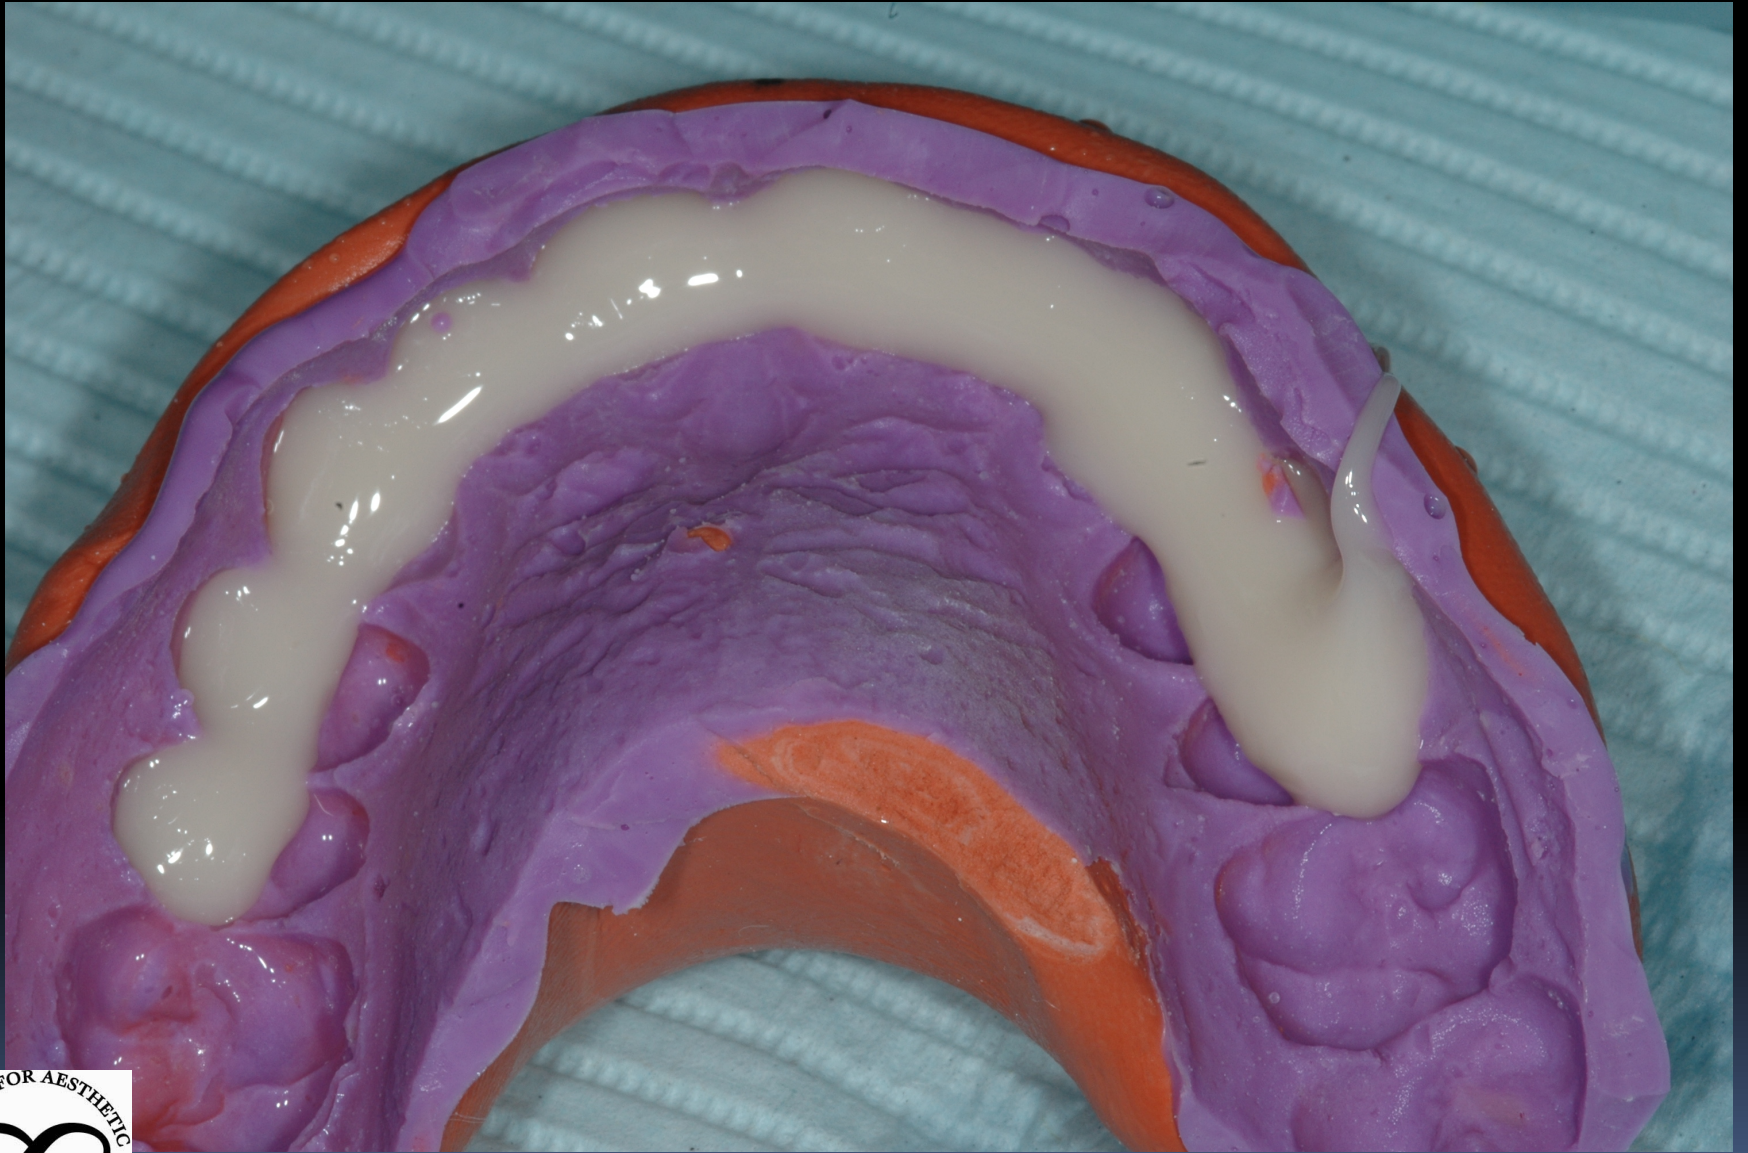

8978.31.012

"

PN 350 F - 1

Robot Points
(Shofu)

10
2

AT MARK INDICATING
OF LEFT CUSPID

0.01" AT MARK INDICATING
OF LEFT CUSPID

10